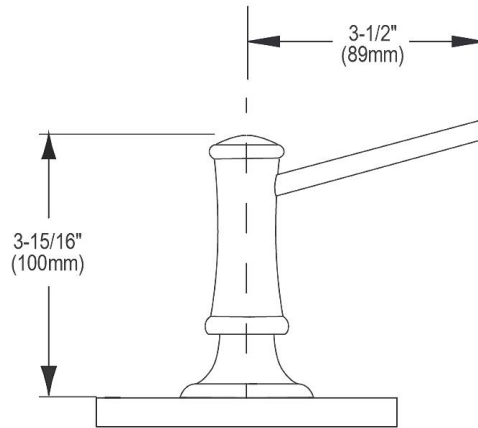

PART: _____ QTY: _____

PROJECT: _____

CONTACT: _____

DATE: _____

NOTES: _____

APPROVAL: _____

In keeping with our policy of continuing product improvement, Elkay reserves the right to change product specifications without notice. Please visit elkay.com for the most current version of Elkay product specification sheets. This specification describes an Elkay product with design, quality, and functional benefits to the user. When making a comparison of other producers' offerings, be certain these features are not overlooked.